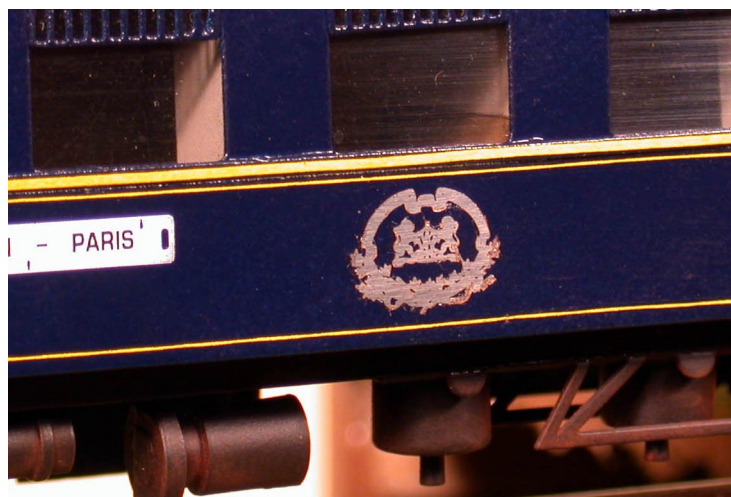

A close up view of the nickel silver crest on the coach.

For further information on our kit and/or RTR model of this stock please log on to
www.marcmmodels.co.uk

The kit comes complete with the transfers and the RTR model will obviously already have them affixed.