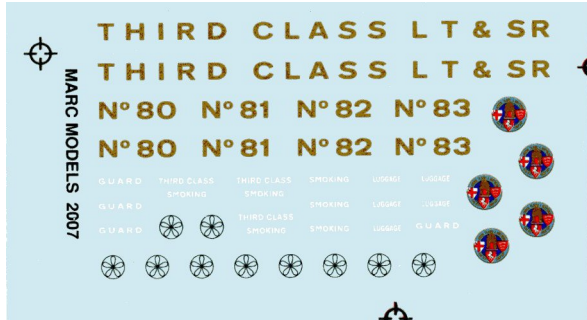

# 4mm Waterslide Transfers

## L T & S R range

### Brake Third Class

Actual size.

Enlarged section of transfer to show white wording

### Third Class

Actual size.

Enlarged section of transfer to show white wording

Slightly larger impression of logo/crest on all sheets