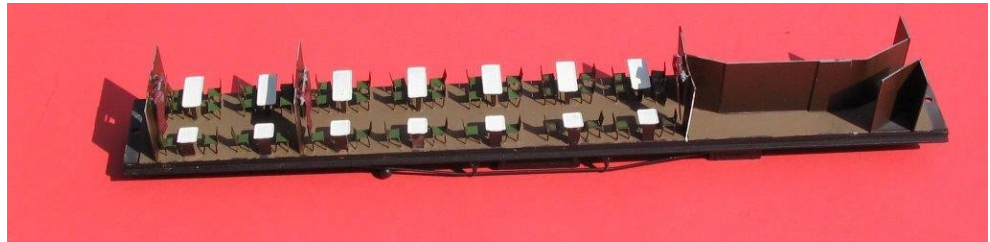

GWR 'CONCERTINA' Stock H.14 Dining Car RTR

RTR £280.00 (delivery and/or collection to be arranged)

Product specification

- 'OO' gauge
- Hand built and finished from etched nickel-silver/brass and some cast components
- Choice of finish - gloss, satin, matt, pristine, slightly weathered or grimy underneath