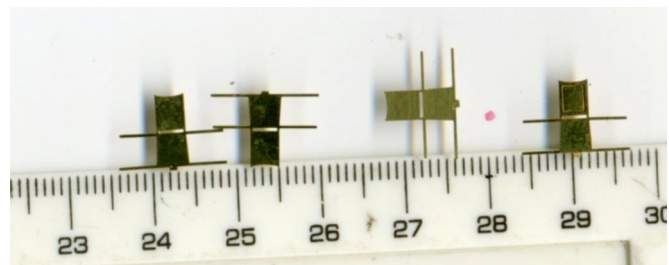

GWR 'CONCERTINA' Stock H.14 Dining Car RTR

RTR £280.00 (delivery and/or collection to be arranged)

Product specification

- 'OO' gauge
- Hand built and finished from etched nickel-silver/brass and some cast components
- Choice of finish - gloss, satin, matt, pristine, slightly weathered or grimy underneath