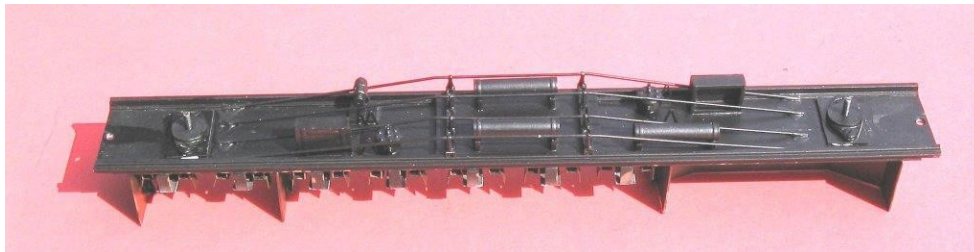

GWR 'CONCERTINA' Stock H.14 Dining Car RTR

RTR £280.00 (delivery and/or collection to be arranged)

Product specification

- 'OO' gauge
- Hand built and finished from etched nickel-silver/brass and some cast components
- Choice of finish - gloss, satin, matt, pristine, slightly weathered or grimy underneath

'OO' Gauge GWR 'CONCERTINA' Stock H.14 Dining Car RTR

Terms of Business & Order Form

Terms of Business

Non-refundable deposit is required with the initial order. Balance payable upon delivery of item.
 Detailed specification cannot be changed once production commences & delivery date has been agreed.
 Payment either via BACS (details on request) or Cheque (payable to M. Radford).