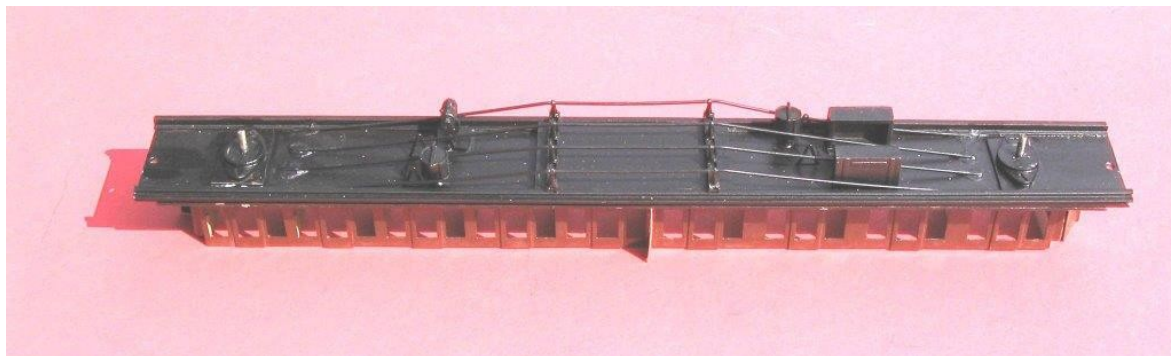

GWR 'CONCERTINA' Stock E.81 Compo RTR

RTR £280.00 (delivery and/or collection to be arranged)

Product specification

- 'OO' gauge
- Hand built and finished from etched nickel-silver/brass and some cast components
- Choice of finish - gloss, satin, matt, pristine, slightly weathered or grimy underneath