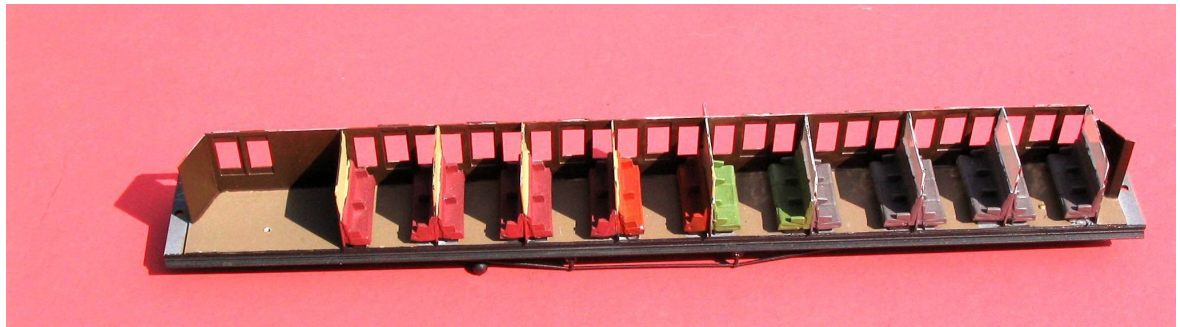

# GWR 'CONCERTINA' Stock E.80 Tri Compo Brake Coach RTR

RTR £280.00 (delivery and/or collection to be arranged)

## Product specification

- 'OO' gauge
- Hand built and finished from etched nickel-silver/brass and some cast components
- Choice of finish - gloss, satin, matt, pristine, slightly weathered or grimy underneath