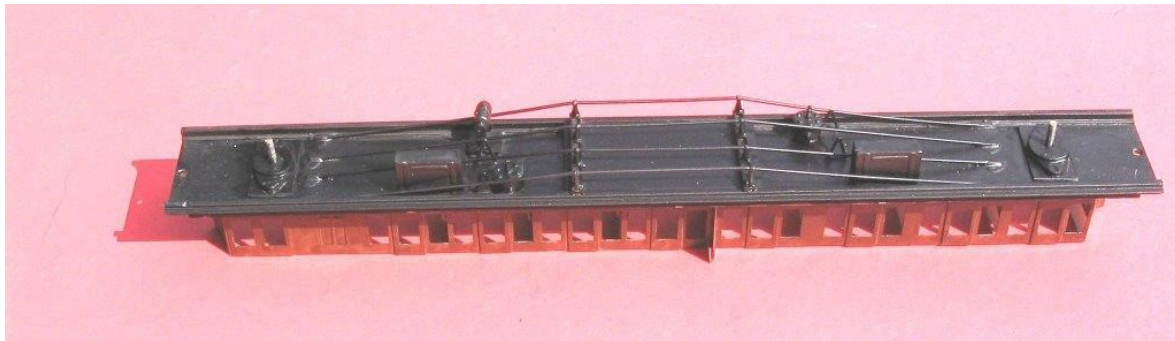

# GWR 'CONCERTINA' Stock E.80 Tri Compo Brake Coach RTR

RTR £280.00 (delivery and/or collection to be arranged)

## Product specification

- 'OO' gauge
- Hand built and finished from etched nickel-silver/brass and some cast components
- Choice of finish - gloss, satin, matt, pristine, slightly weathered or grimy underneath

# 'OO' Gauge GWR 'CONCERTINA' Stock E.80 Tri Compo Brake Coach RTR