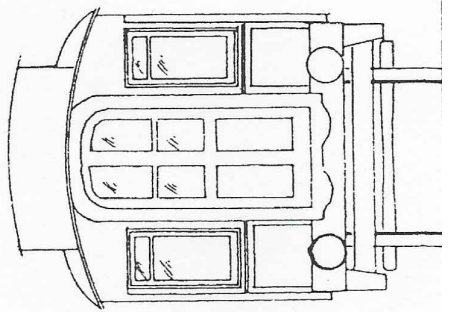

PULLMAN CAR 'PRINCESS OF WALES'

Scale 4mm: 1ft

Paul Newham

STANDARD BOGIE

SEAT LAYOUT

END VIEW AT 'A'
(OTHER END AS
DUCHESS OF YORK)

B

DIMENSIONS:
 LENGTH OVER BUFFERS 63' 8"
 LENGTH OVER BODY 54' 0"
 BOGIE CENTRES 37' 0"
 EXTREME WIDTH 8' 10 1/2"
 OVERALL HEIGHT 13' 0"