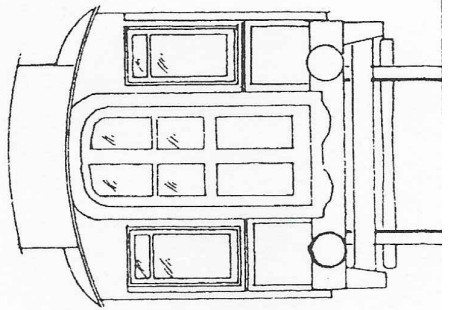

PULLMAN CAR 'PRINCESS OF WALES'

Scale 4mm: 1ft

Paul Newham

STANDARD BOGIE

SEAT LAYOUT

END VIEW AT 'A'  
(OTHER END AS  
DUCHESS OF YORK)

B

DIMENSIONS:  
 LENGTH OVER BUFFERS 63' 8"  
 LENGTH OVER BODY 54' 0"  
 BOGIE CENTRES 37' 0"  
 EXTREME WIDTH 8' 10 1/2"  
 OVERALL HEIGHT 13' 0"