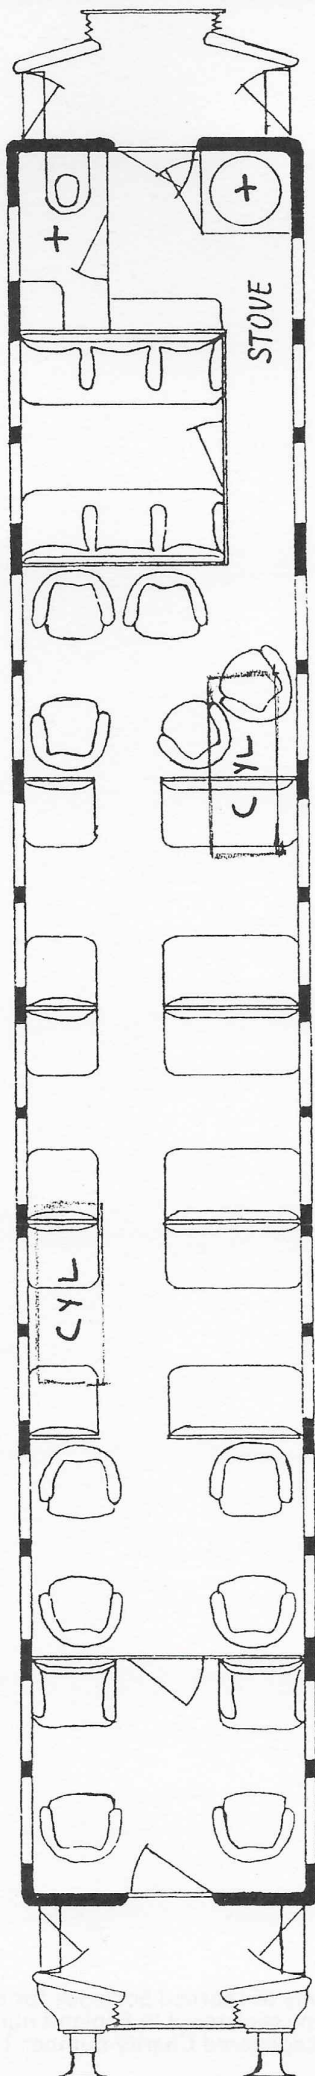

PULLMAN CAR 'PRINCESS OF WALES'

Scale 4mm: 1ft

Paul Newham

STANDARD BOGIE

SEAT LAYOUT

END VIEW AT 'A'  
(OTHER END AS  
DUCHESS OF YORK)

B

DIMENSIONS:  
 LENGTH OVER BUFFERS 63' 8"  
 LENGTH OVER BODY 54' 0"  
 BOGIE CENTRES 37' 0"  
 EXTREME WIDTH 8' 10 1/2"  
 OVERALL HEIGHT 13' 0"