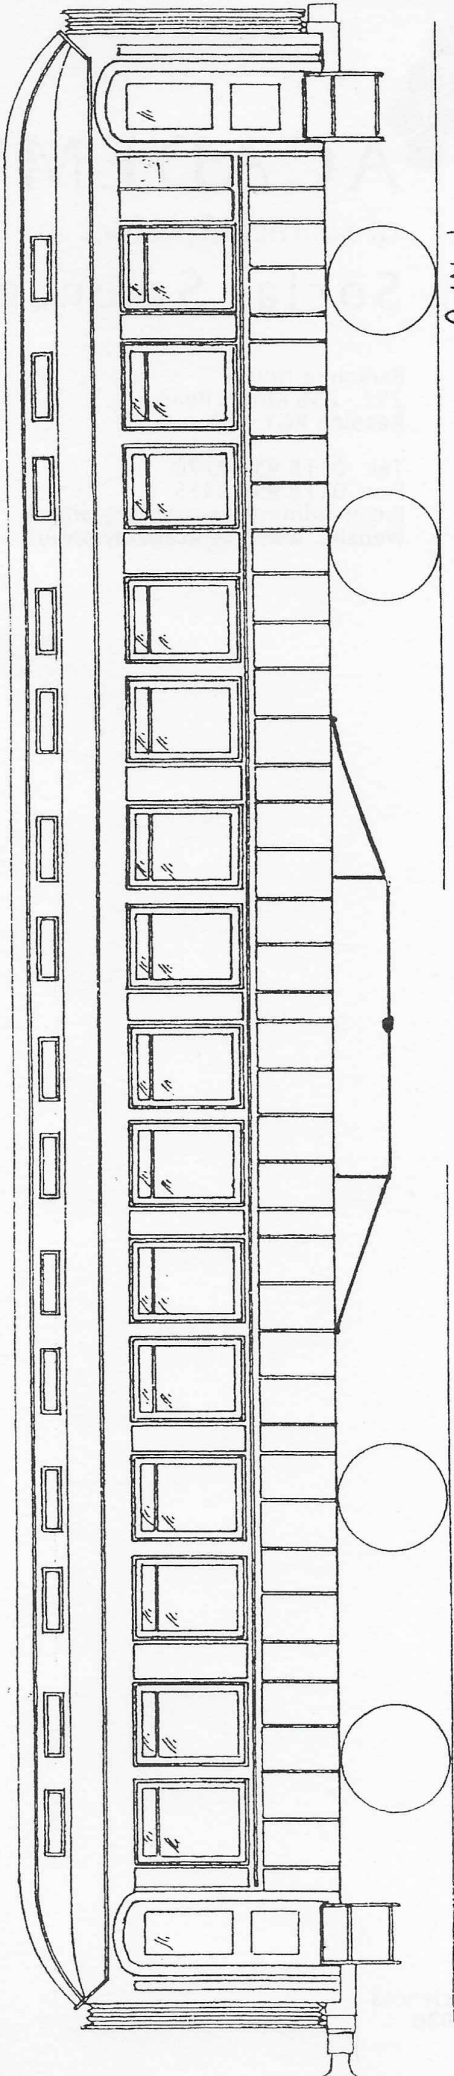

PULLMAN CAR 'PRINCESS OF WALES'

Scale 4mm: 1ft

Paul Newham

STANDARD BOGIE

SEAT LAYOUT

END VIEW AT 'A'
(OTHER END AS
DUCHESS OF YORK)

B

DIMENSIONS:
 LENGTH OVER BUFFERS 63' 8"
 LENGTH OVER BODY 54' 0"
 BOGIE CENTRES 37' 0"
 EXTREME WIDTH 8' 10 1/2"
 OVERALL HEIGHT 13' 0"