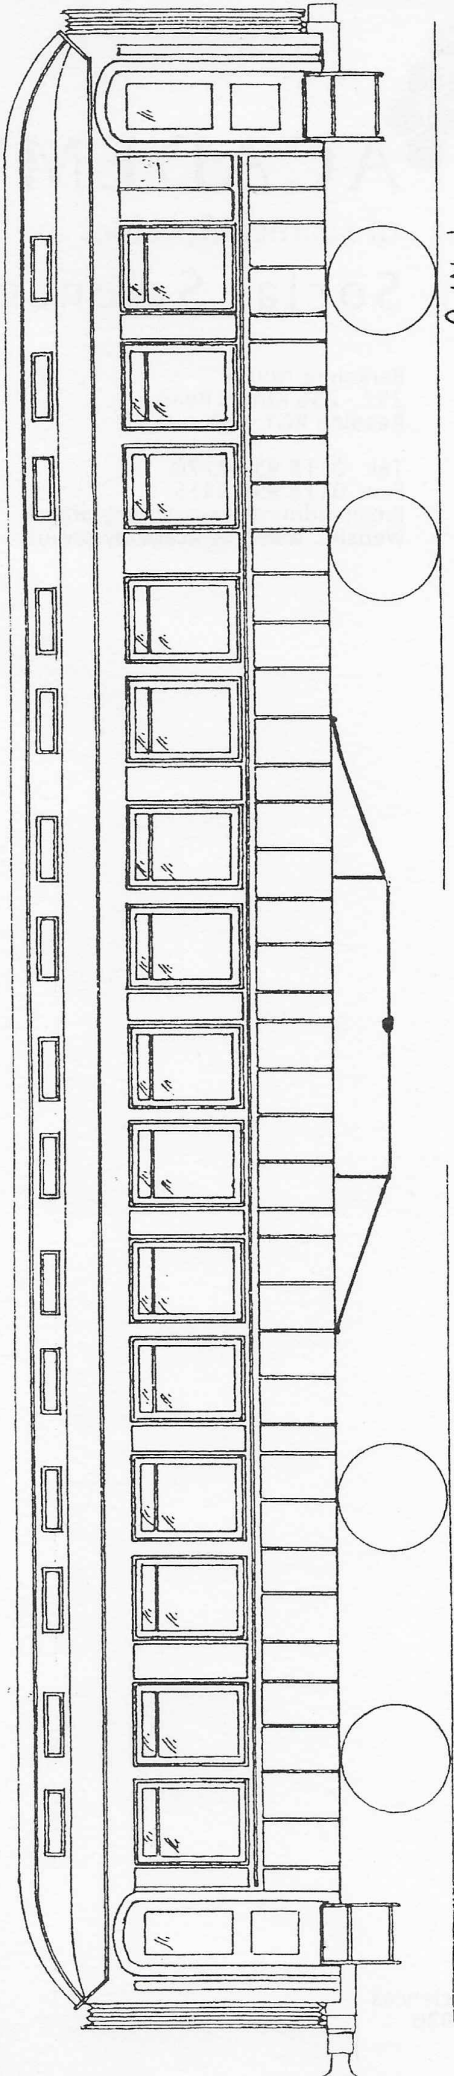

PULLMAN CAR 'PRINCESS OF WALES'

Scale 4mm: 1ft

Paul Newham

STANDARD BOGIE

SEAT LAYOUT

END VIEW AT 'A'  
(OTHER END AS  
DUCHESS OF YORK)

B

DIMENSIONS:  
 LENGTH OVER BUFFERS 63' 8"  
 LENGTH OVER BODY 54' 0"  
 BOGIE CENTRES 37' 0"  
 EXTREME WIDTH 8' 10 1/2"  
 OVERALL HEIGHT 13' 0"