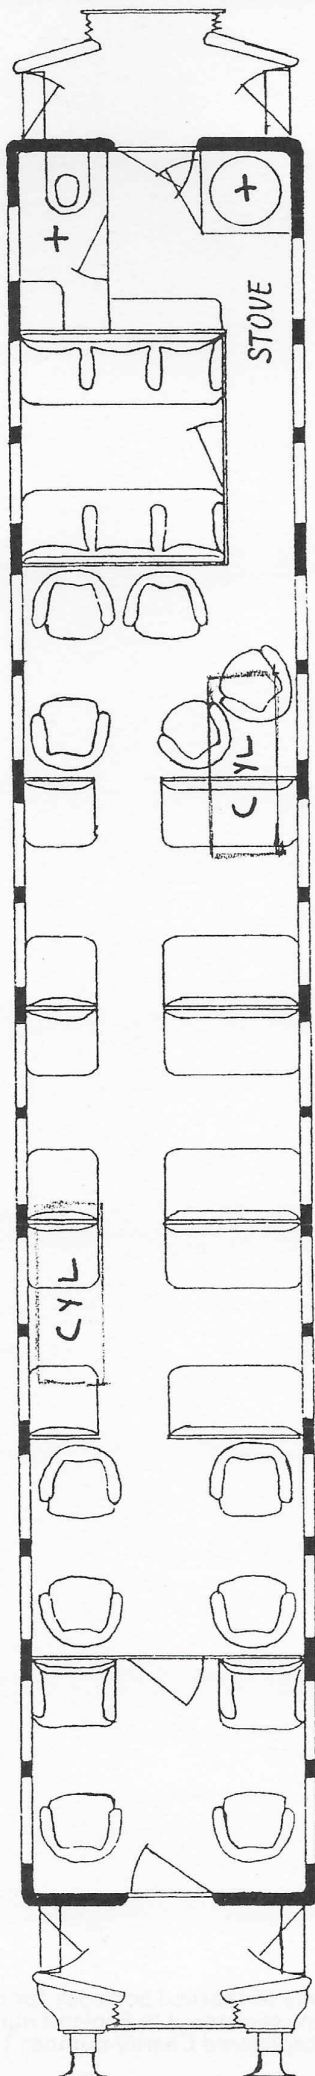

PULLMAN CAR 'PRINCESS OF WALES'

Scale 4mm: 1ft

Paul Newham

STANDARD BOGIE

SEAT LAYOUT

END VIEW AT 'A'
(OTHER END AS
DUCHESS OF YORK)

B

DIMENSIONS:
 LENGTH OVER BUFFERS 63' 8"
 LENGTH OVER BODY 54' 0"
 BOGIE CENTRES 37' 0"
 EXTREME WIDTH 8' 10 1/2"
 OVERALL HEIGHT 13' 0"