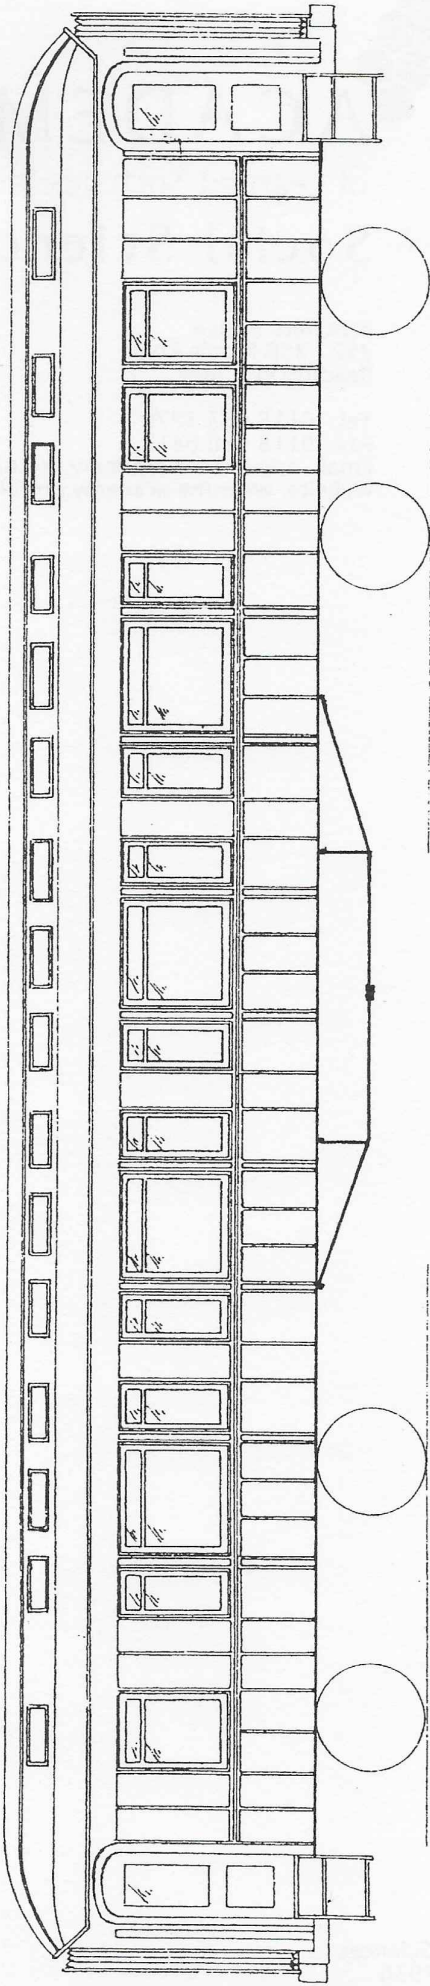

PULLMAN CAR 'DUCHESS OF YORK'
 Scale 4mm : 1ft

Paul Newman

STANDARD BOGIE

SEAT LAYOUT

DIMENSIONS:
 LENGTH OVER COUPLERS 62' 0"
 LENGTH OVER BODY 54' 0"
 BOGIE CENTRES 37' 0"
 EXTREME WIDTH 8' 10 1/2"
 OVERALL HEIGHT 13' 0"
 + ROOF VENTS 3