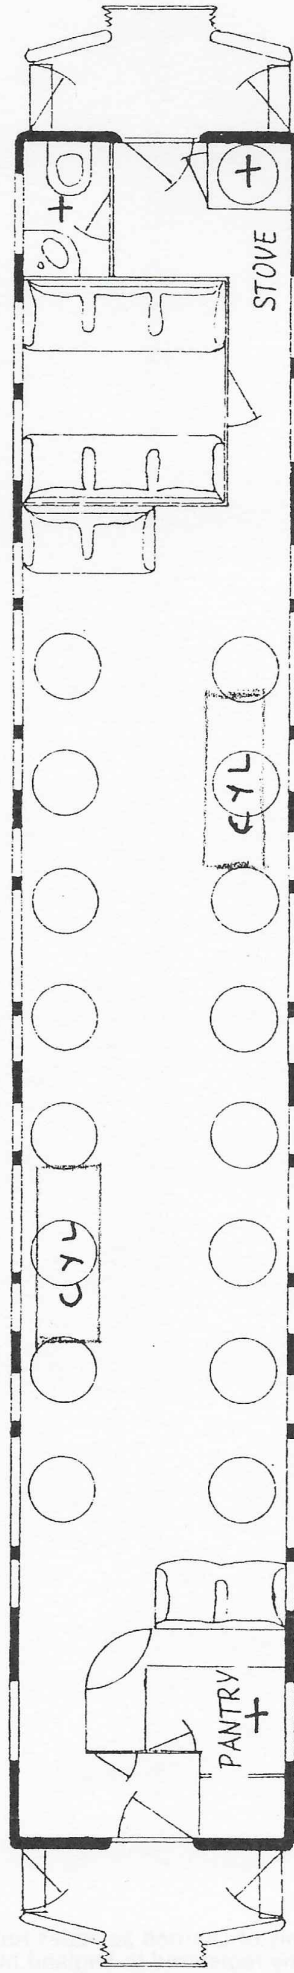

PULLMAN CAR 'DUCHESS OF YORK'  
 Scale 4mm : 1ft

Paul Newman

STANDARD BOGIE

SEAT LAYOUT

DIMENSIONS:  
 LENGTH OVER COUPLERS 62' 0"  
 LENGTH OVER BODY 54' 0"  
 BOGIE CENTRES 37' 0"  
 EXTREME WIDTH 8' 10 1/2"  
 OVERALL HEIGHT 13' 0"  
 + ROOF VENTS 3