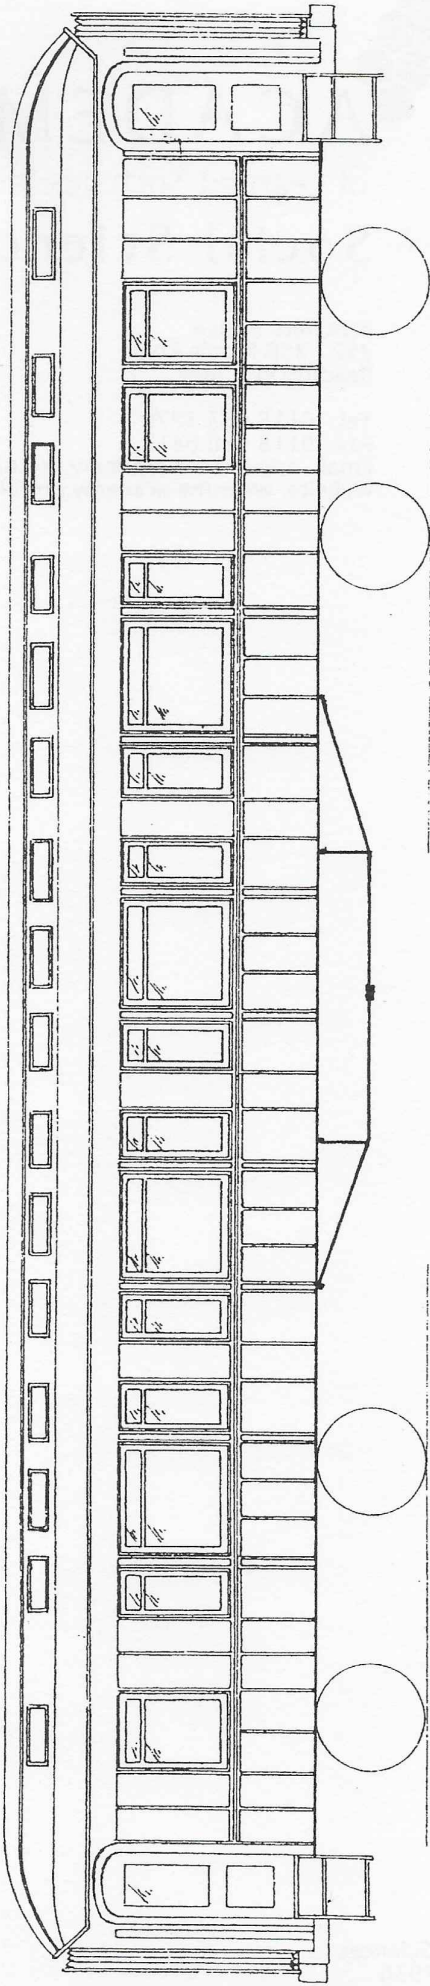

PULLMAN CAR 'DUCHESS OF YORK'  
 Scale 4mm : 1ft

Paul Newman

STANDARD BOGIE

SEAT LAYOUT

DIMENSIONS:  
 LENGTH OVER COUPLERS 62' 0"  
 LENGTH OVER BODY 54' 0"  
 BOGIE CENTRES 37' 0"  
 EXTREME WIDTH 8' 10 1/2"  
 OVERALL HEIGHT 13' 0"  
 + ROOF VENTS 3