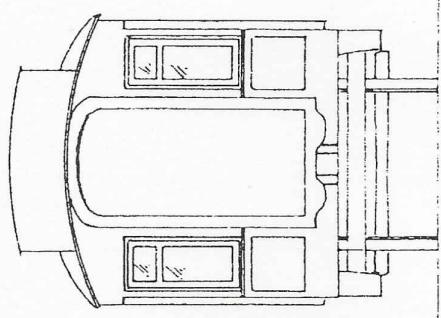

PULLMAN CAR 'DUCHESS OF YORK'  
 Scale 4mm : 1ft

Paul Newman

STANDARD BOGIE

SEAT LAYOUT

DIMENSIONS:  
 LENGTH OVER COUPLERS 62' 0"  
 LENGTH OVER BODY 54' 0"  
 BOGIE CENTRES 37' 0"  
 EXTREME WIDTH 8' 10 1/2"  
 OVERALL HEIGHT 13' 0"  
 + ROOF VENTS 3