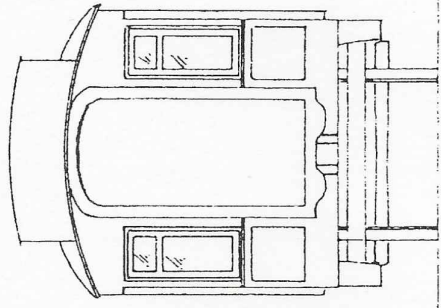

PULLMAN CAR 'DUCHESS OF YORK'
 Scale 4mm : 1ft

Paul Newman

STANDARD BOGIE

SEAT LAYOUT

DIMENSIONS:
 LENGTH OVER COUPLERS 62' 0"
 LENGTH OVER BODY 54' 0"
 BOGIE CENTRES 37' 0"
 EXTREME WIDTH 8' 10 1/2"
 OVERALL HEIGHT 13' 0"
 + ROOF VENTS 3