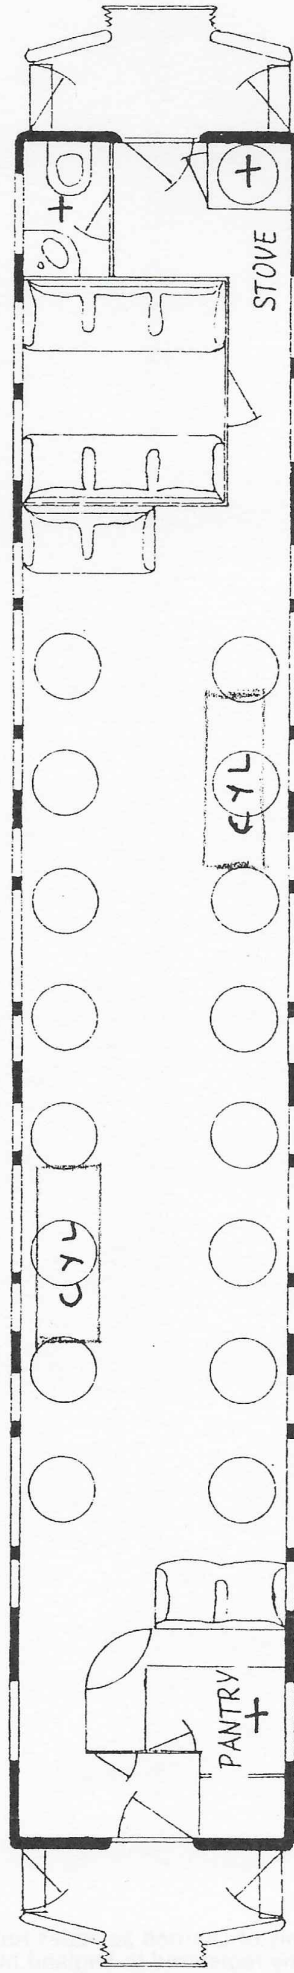

PULLMAN CAR 'DUCHESS OF YORK'
 Scale 4mm : 1ft

Paul Newman

STANDARD BOGIE

SEAT LAYOUT

DIMENSIONS:
 LENGTH OVER COUPLERS 62' 0"
 LENGTH OVER BODY 54' 0"
 BOGIE CENTRES 37' 0"
 EXTREME WIDTH 8' 10 1/2"
 OVERALL HEIGHT 13' 0"
 + ROOF VENTS 3