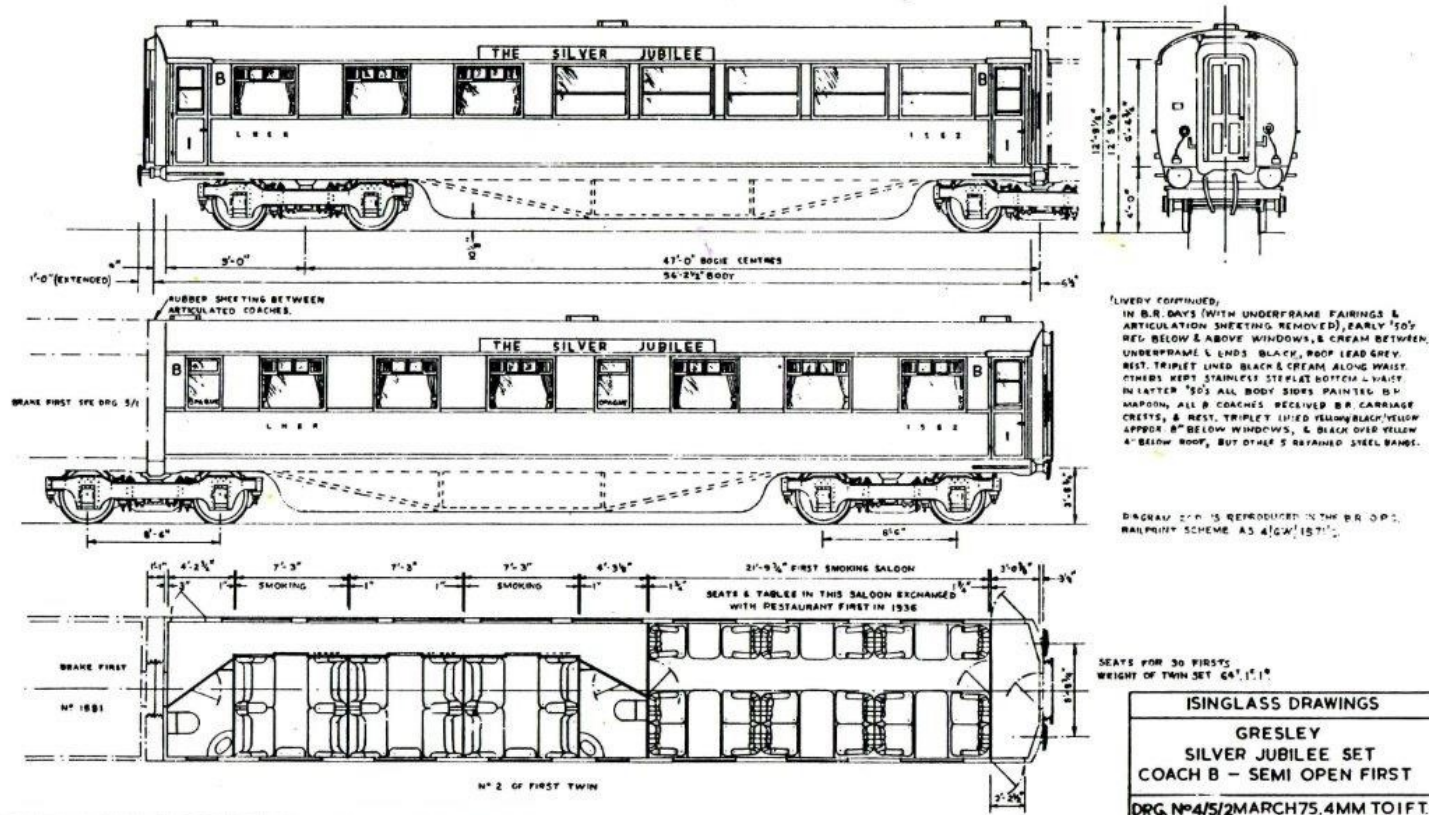

LNER Silver Jubilee First Semi Open Coach KIT Coach 'B'

**Comprehensive build instructions are also included.
We do hope you have fun building the coach and are pleased with the finished item.**

LNER Silver Jubilee First Semi Open Coach KIT Coach 'B'

Model required	LNER Silver Jubilee First Semi Open Coach KIT Coach 'B'		
Quantity			
Unit price (incl P&P)	£66.00 each	x qty =	£
Total Cost (Incl. P&P)			£
Signed			
Date			

****NB: When paying for your item via BACS, please use your surname as the reference.**