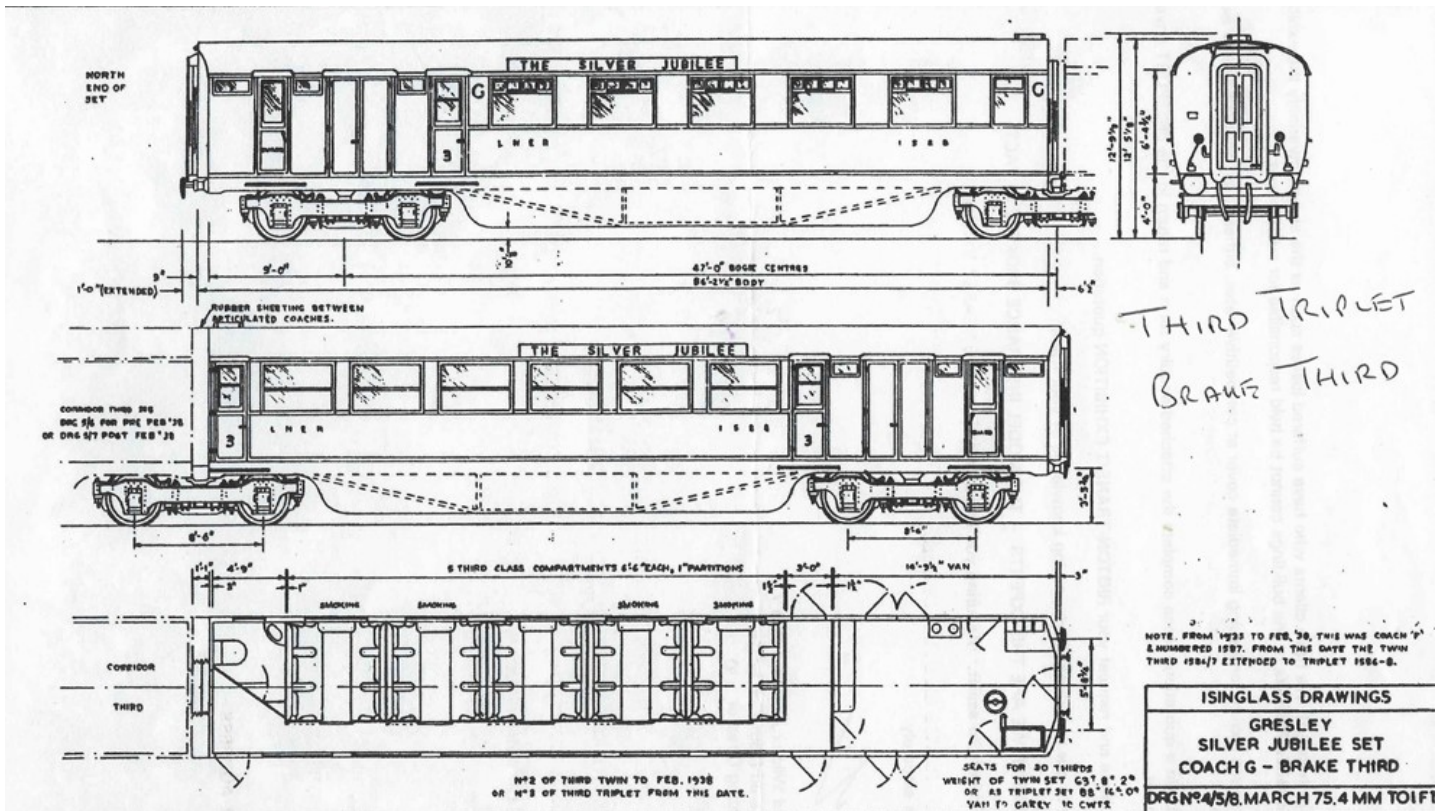

LNER Silver Jubilee Coach 'G' KIT

**Comprehensive build instructions are also included.
We do hope you have fun building the coach and are pleased with the finished item.**