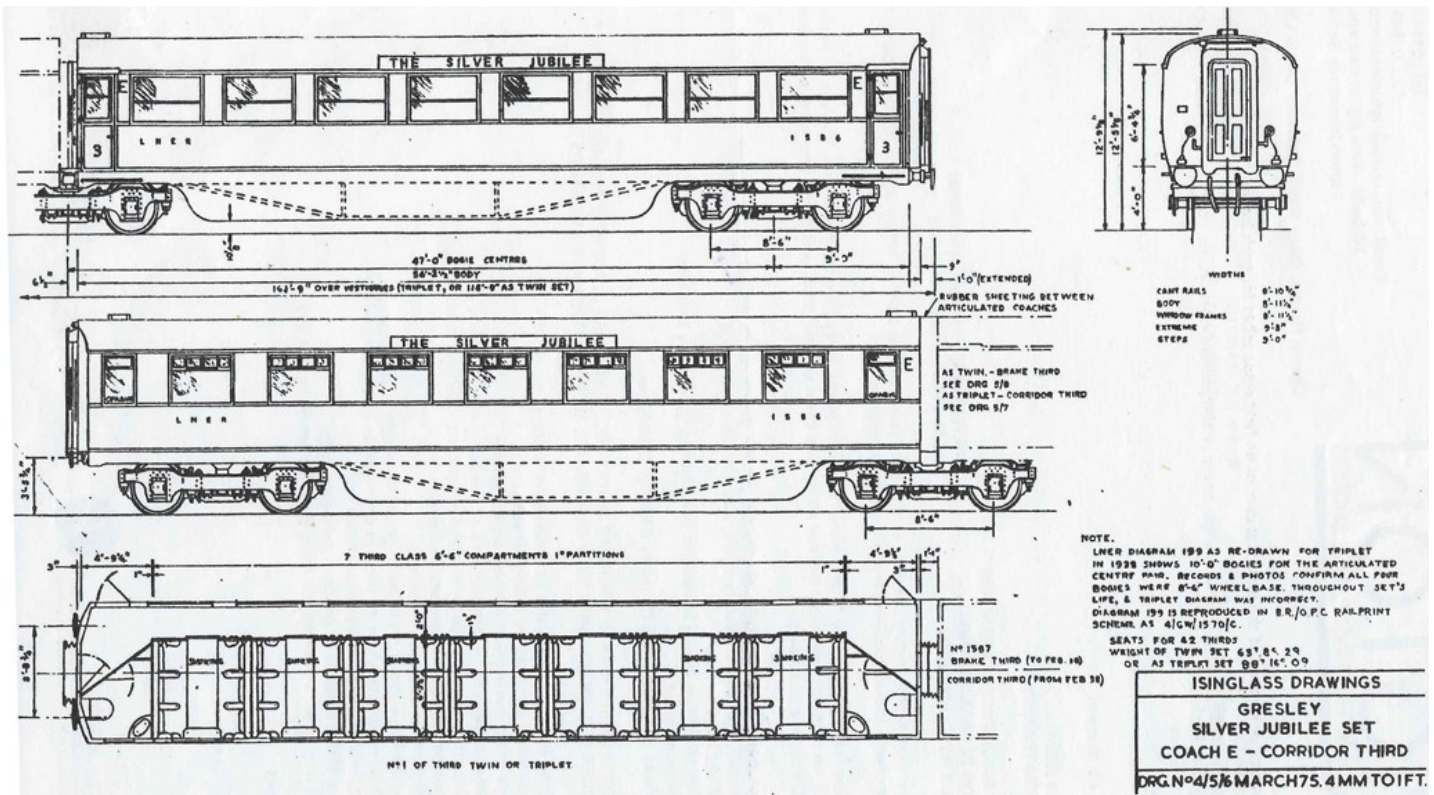

LNER Silver Jubilee Coach 'E' KIT

**Comprehensive build instructions are also included.
We do hope you have fun building the coach and are pleased with the finished item.**