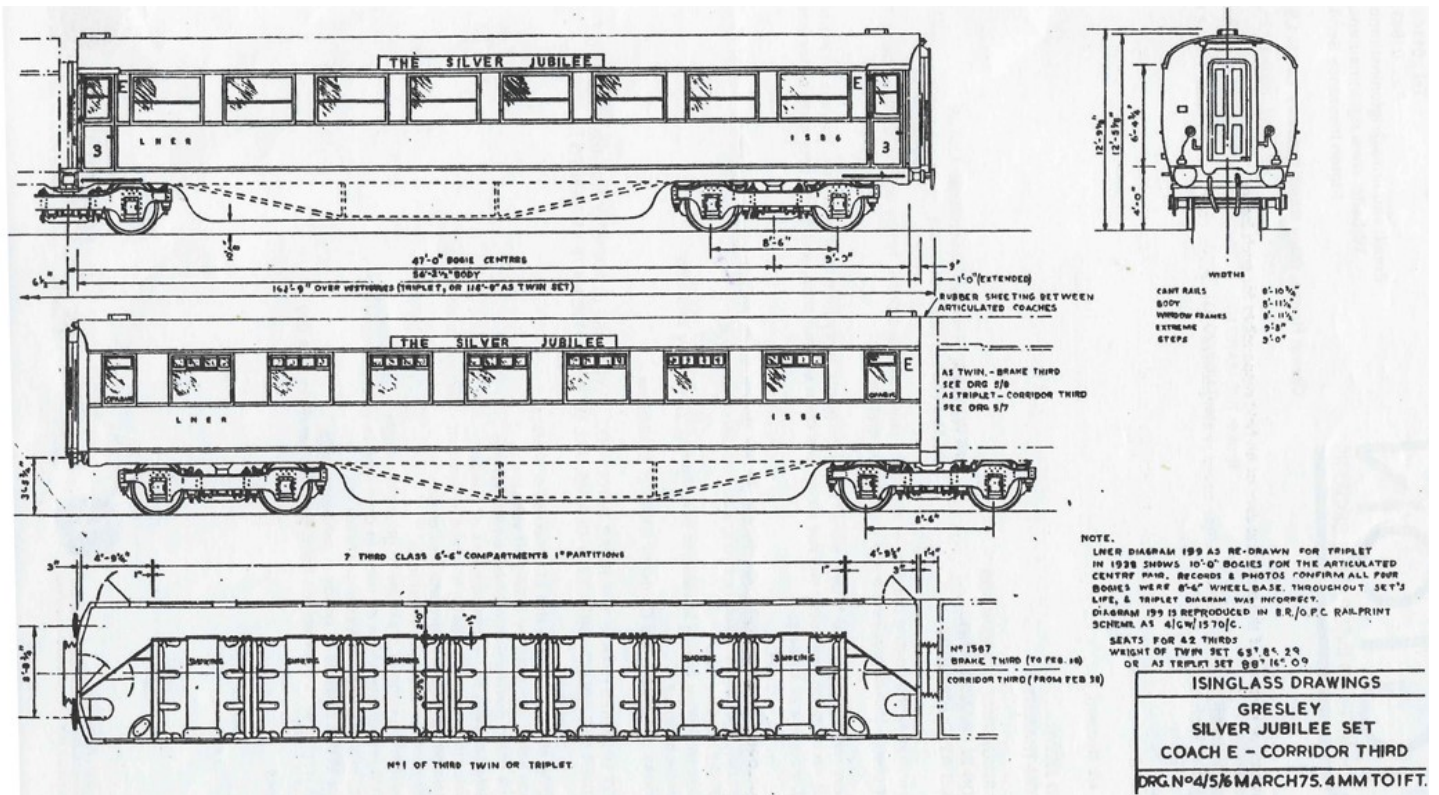

LNER Silver Jubilee Coach 'E' KIT

**Comprehensive build instructions are also included.
We do hope you have fun building the coach and are pleased with the finished item.**

'OO' Gauge LNER Silver Jubilee Coach 'E' KIT