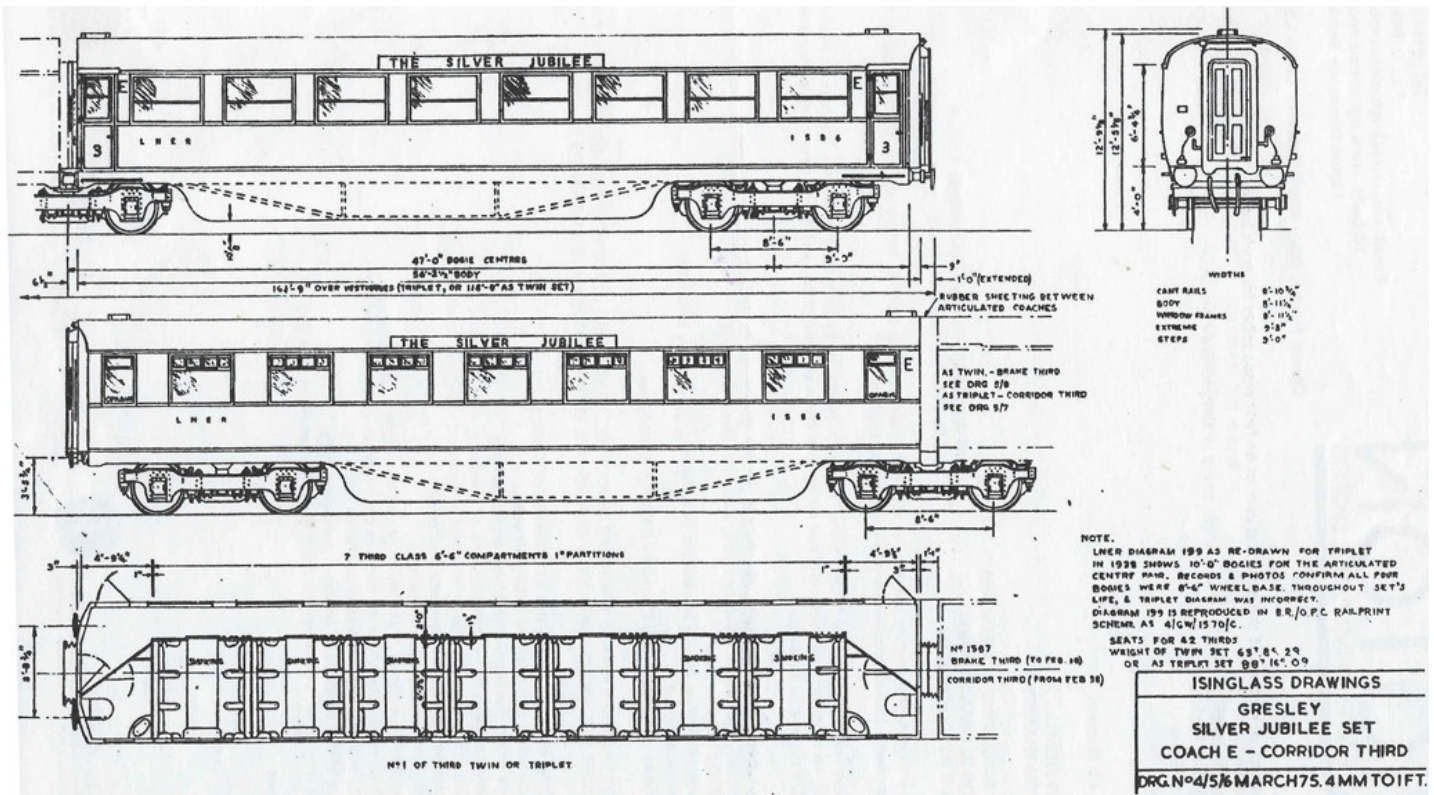

LNER Silver Jubilee Coach 'E' KIT

**Comprehensive build instructions are also included.
We do hope you have fun building the coach and are pleased with the finished item.**