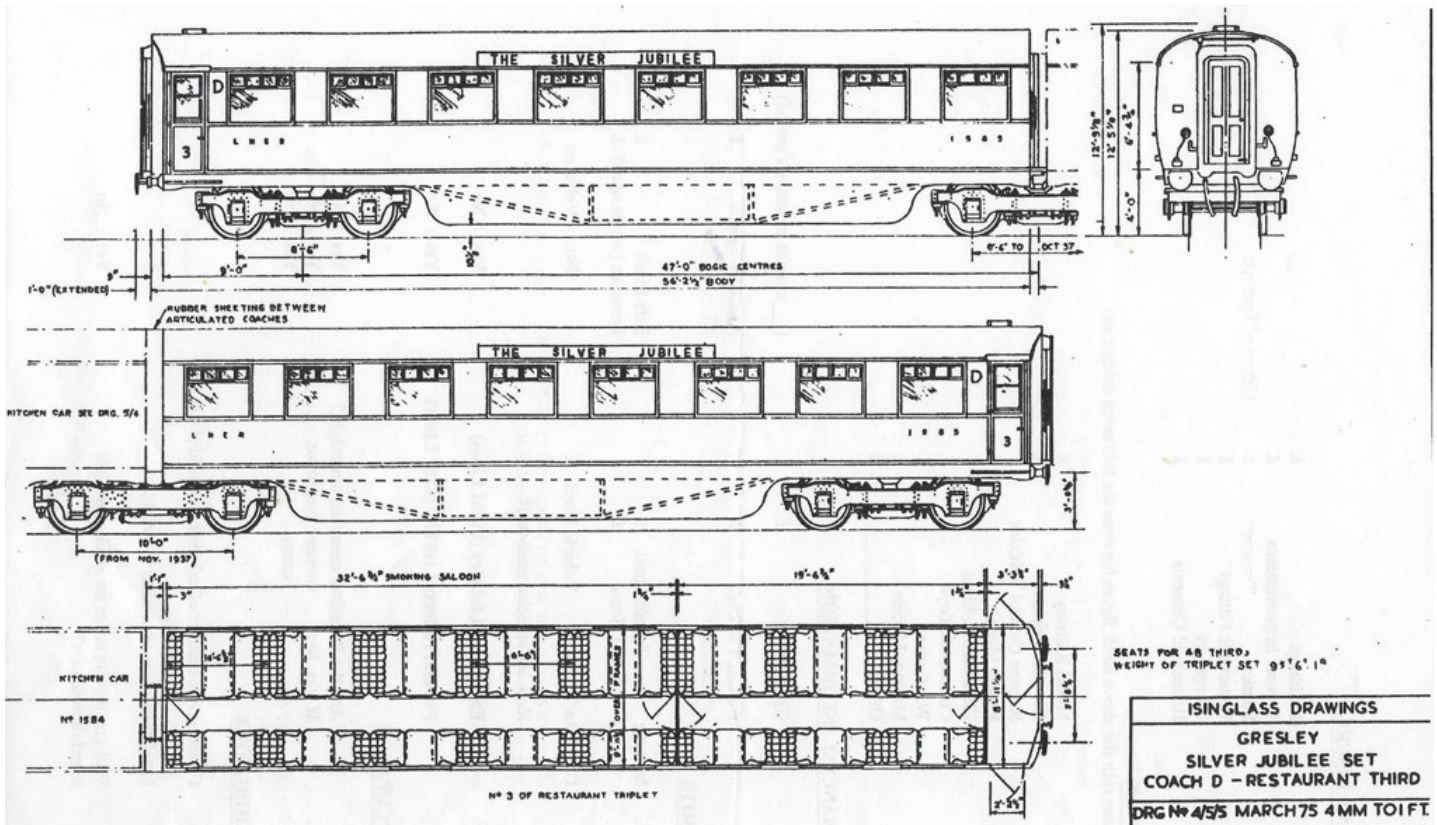

LNER Silver Jubilee Coach 'D' KIT

**Comprehensive build instructions are also included.
We do hope you have fun building the coach and are pleased with the finished item.**