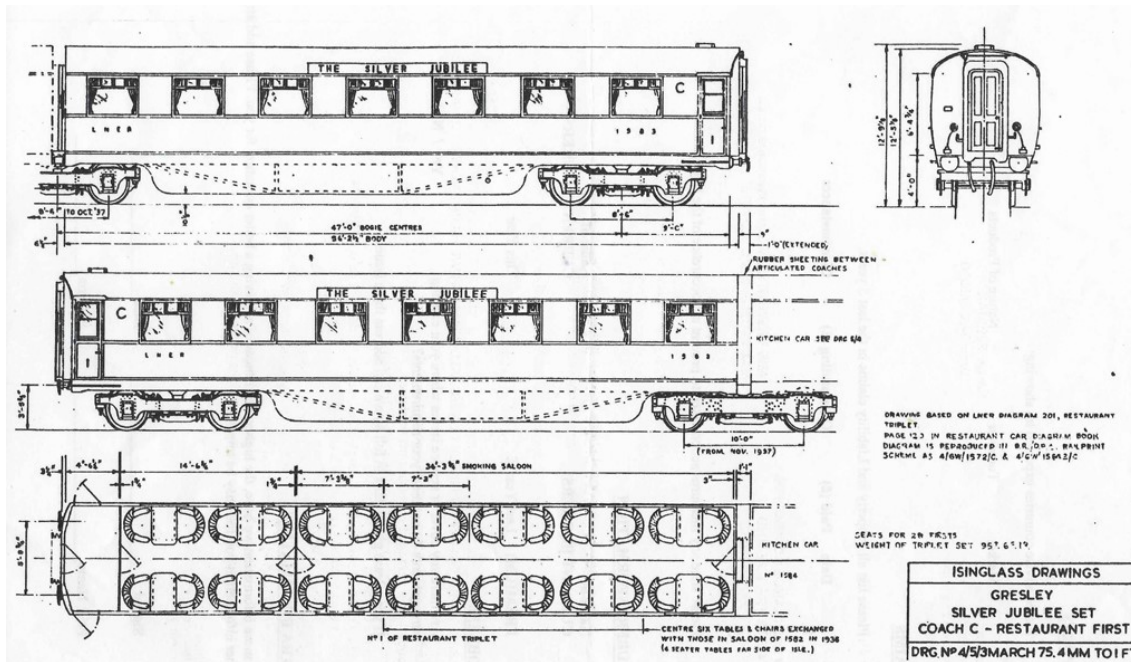

LNER Silver Jubilee Coach 'C' KIT

A Silver Jubilee Triplet diner model built by Geoff Haynes and photographed by Paul Bason. It clearly shows Coach C at the end

**Comprehensive build instructions are also included.
We do hope you have fun building the coach and are pleased with the finished item.**