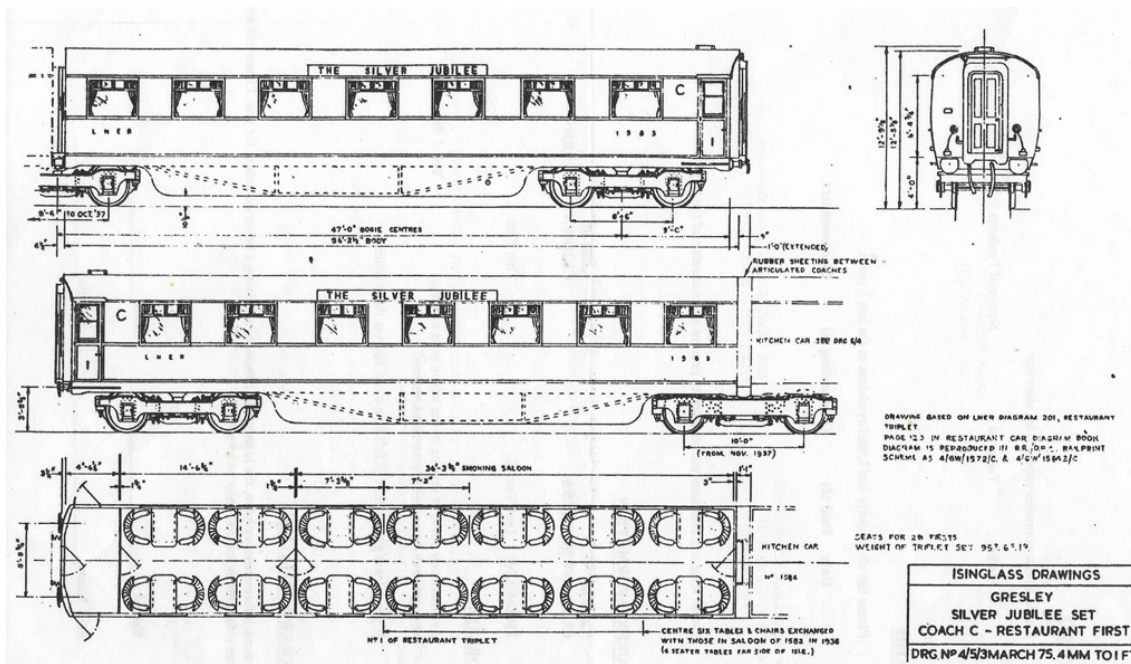

LNER Silver Jubilee Coach 'C' KIT

A Silver Jubilee
Triplet diner
model built by
Geoff Haynes and
photographed by
Paul Bason.
It clearly shows
Coach C at the
end

**Comprehensive build instructions are also included.
We do hope you have fun building the coach and are pleased with the finished item.**