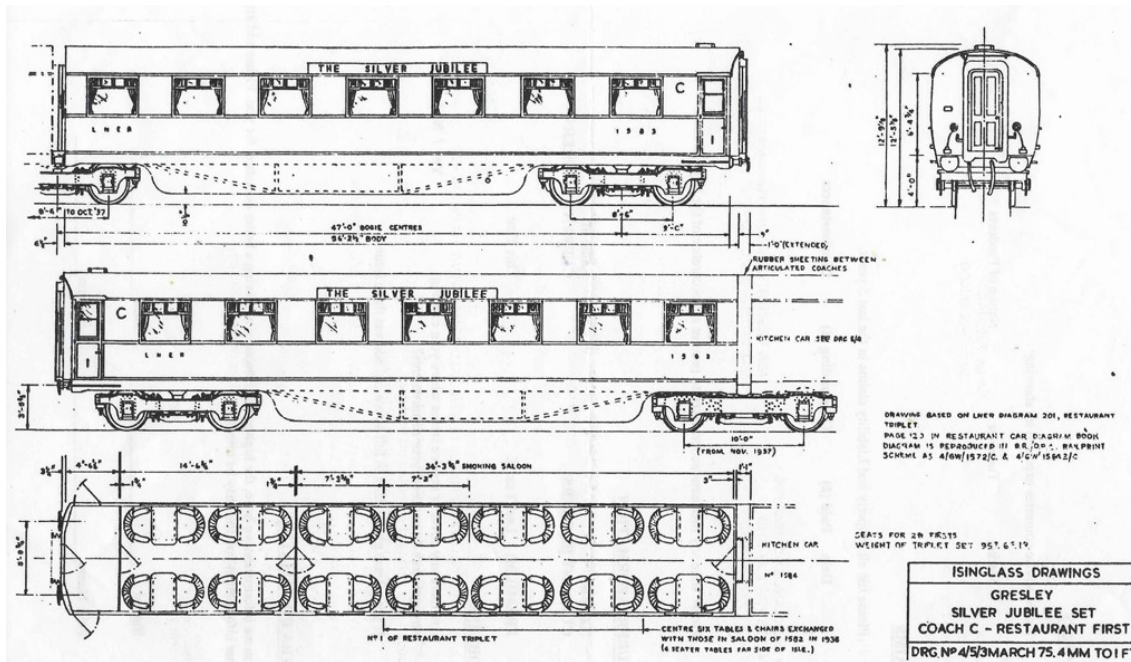

# LNER Silver Jubilee Coach 'C' KIT

A Silver Jubilee Triplet diner model built by Geoff Haynes and photographed by Paul Bason. It clearly shows Coach C at the end

**Comprehensive build instructions are also included.  
We do hope you have fun building the coach and are pleased with the finished item.**