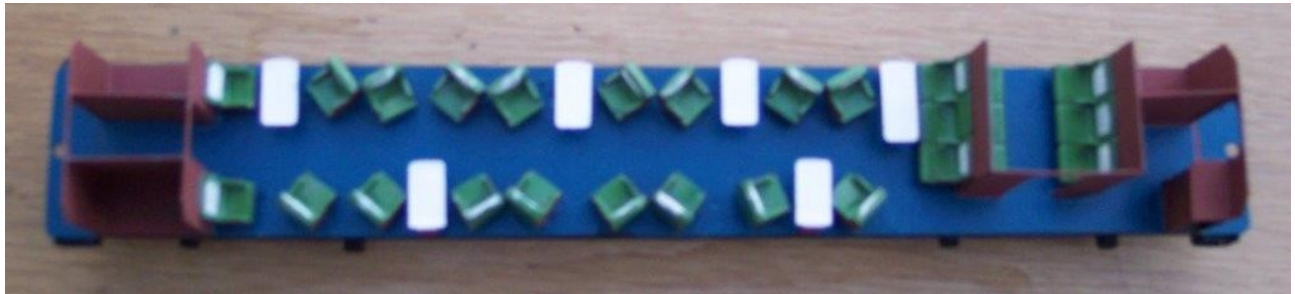

LB & SCR "Her Majesty" Pullman Coach in
PULLMAN livery KIT

'OO' Gauge LB & SCR "Her Majesty" Pullman Coach in **PULLMAN** livery KIT

KIT £96.00 incl P&P

Terms of Business & Order Form

Terms of Business

Detailed specification cannot be changed once order processing commences & delivery date has been agreed.
Payment either via BACS (details on request) or Cheque (payable to M. Radford).

Model required	'OO' Gauge LB & SCR "Her Majesty" Pullman Coach in PULLMAN livery KIT		
Etch Number	220		
Quantity			
Unit price (incl P&P)	£96.00 each	x qty =	£
Total Cost (Incl. P&P)			£
Signed			
Date			