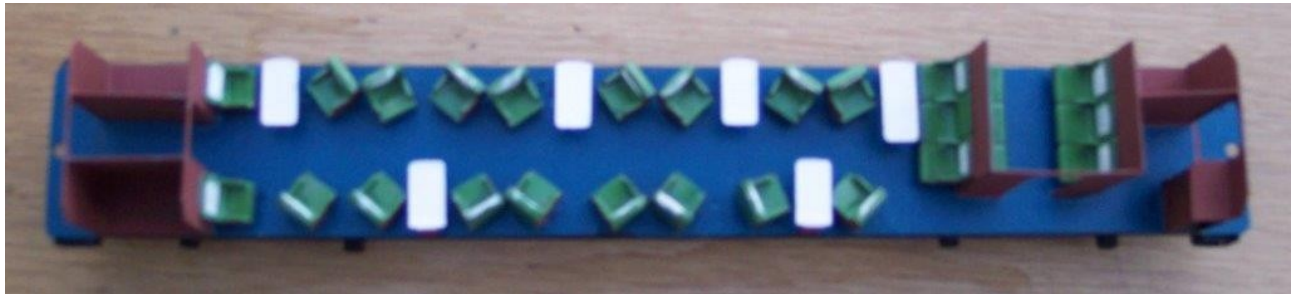

LB & SCR “Her Majesty” Pullman Coach in ORIGINAL livery KIT

LB & SCR “Her Majesty” Pullman Coach in ORIGINAL livery KIT

KIT £76.00 incl P&P

Terms of Business & Order Form

Terms of Business

Detailed specification cannot be changed once order processing commences & delivery date has been agreed.
Payment via BACS ONLY (details on request). Cheques NOT accepted.