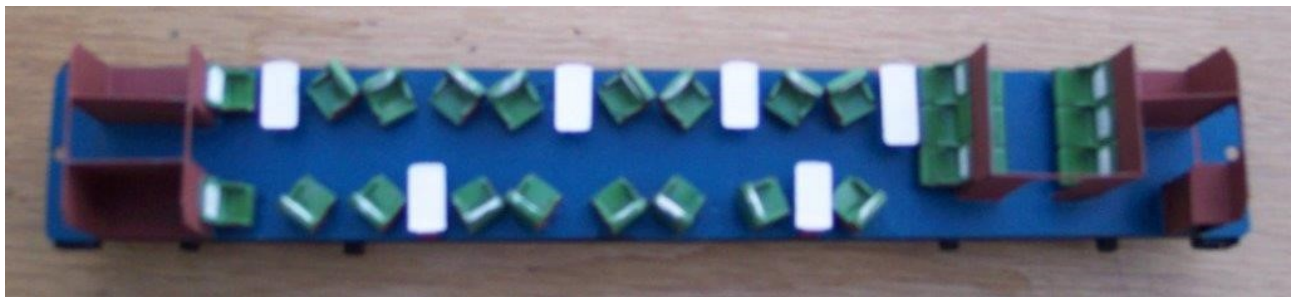

**LB & SCR "Her Majesty" Pullman Coach in
LB&SCR livery KIT**

'OO' Gauge LB & SCR "Her Majesty" Pullman Coach in LB&SCR livery KIT

KIT £96.00 incl P&P

Terms of Business & Order Form

Terms of Business

Detailed specification cannot be changed once order processing commences & delivery date has been agreed.
Payment either via BACS (details on request) or Cheque (payable to M. Radford).

Model required	'OO' Gauge LB & SCR "Her Majesty" Pullman Coach in LB&SCR livery KIT		
Etch Number	220		
Quantity			
Unit price (incl P&P)	£96.00 each	x qty =	£
Total Cost (Incl. P&P)			£
Signed			
Date			