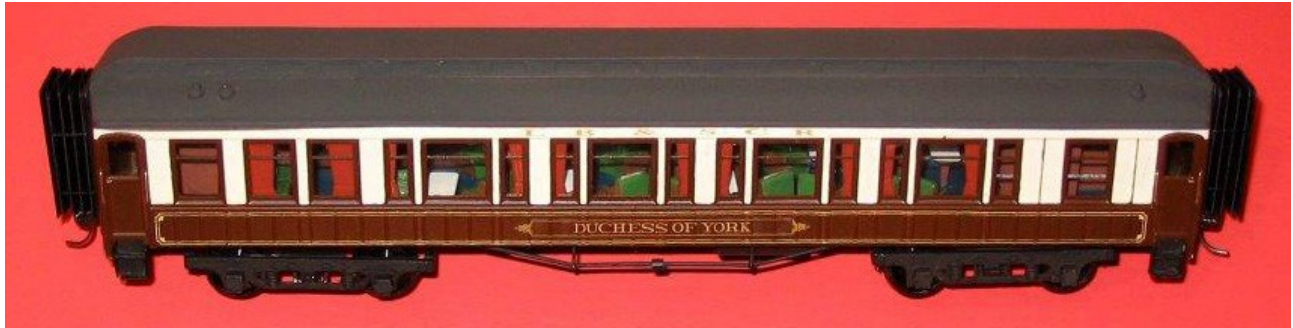

**LB & SCR "Duchess of York" Pullman Coach in
PULLMAN livery KIT**

LB & SCR “Duchess of York” Pullman Coach in **PULLMAN** livery KIT

KIT £76.00 incl P&P

Terms of Business & Order Form

Terms of Business

Detailed specification cannot be changed once order processing commences & delivery date has been agreed.
Payment via BACS **ONLY** (details on request). Cheques **NOT** accepted.

Model required	LB & SCR “Duchess of York” Pullman Coach in PULLMAN livery KIT		
Quantity			
Unit price (incl P&P)	£76.00 each	x qty =	£
Total Cost (Incl. P&P)			£
Signed			
Date			

****NB: When paying for your item via BACS, please use your surname as the reference.**