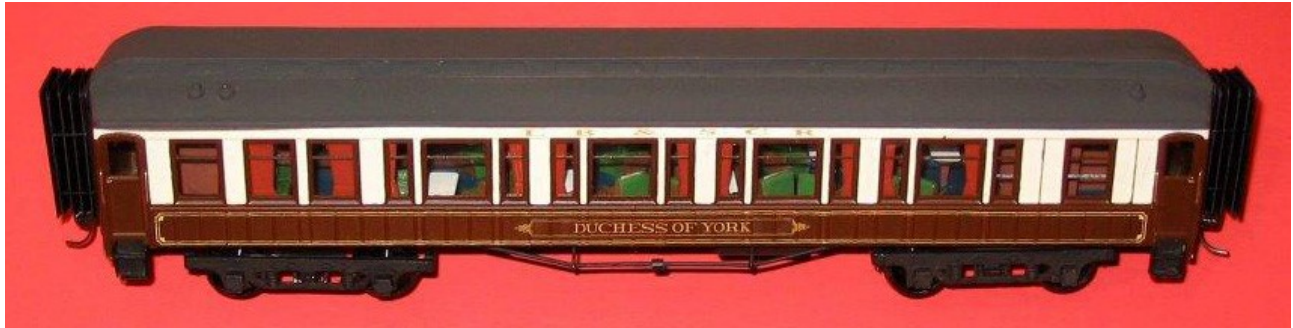

**LB & SCR "Duchess of York" Pullman Coach in
PULLMAN livery KIT**

'OO' Gauge LB & SCR "Duchess of York" Pullman Coach in **PULLMAN** livery KIT

KIT £96.00 incl P&P

Terms of Business & Order Form

Terms of Business