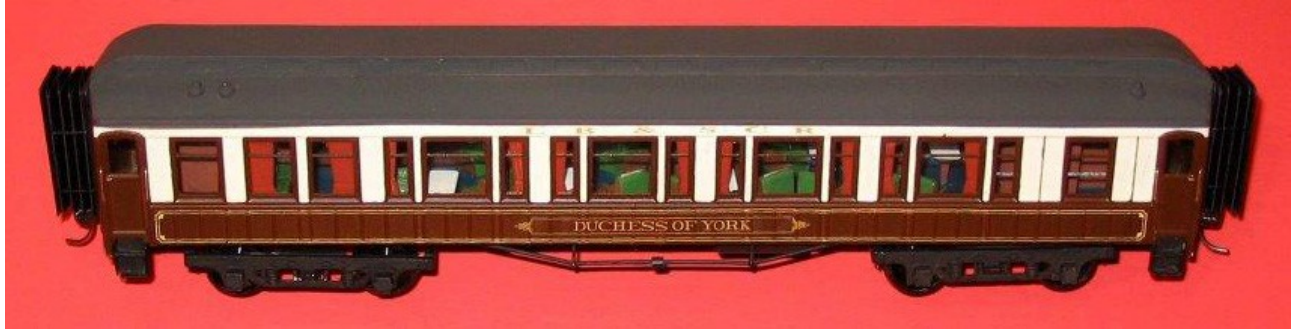

**LB & SCR "Duchess of York" Pullman Coach in  
LB&SCR livery KIT**