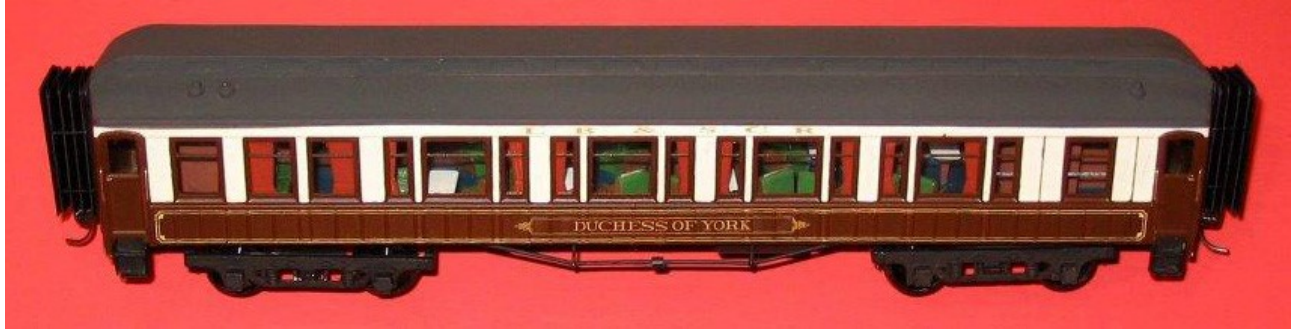

**LB & SCR "Duchess of York" Pullman Coach in
LB&SCR livery KIT**

'OO' Gauge LB & SCR "Duchess of York" Pullman Coach in LB&SCR livery KIT

KIT £96.00 incl P&P

Terms of Business & Order Form

Terms of Business