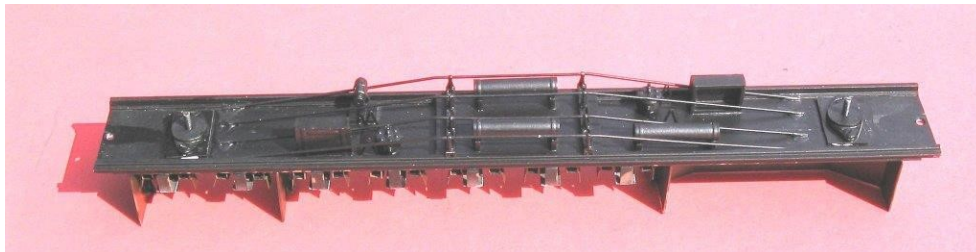

GWR 'CONCERTINA' Stock H.14 Dining Car KIT

Image of dining tables giving visual prospective of size.

The kit contains all the parts shown in the above pictures with the EXCEPTION of paint, transfers and glazing material. Comprehensive build instructions are also included. We do hope you have fun building the coach and are pleased with the finished item.

'OO' Gauge GWR 'CONCERTINA' Stock H.14 Dining Car KIT

KIT £99.00 incl P&P

Terms of Business & Order Form

Terms of Business

Detailed specification cannot be changed once order processing commences & delivery date has been agreed. Payment either via BACS (details on request) or Cheque (payable to M. Radford).

Model required	'OO' Gauge GWR 'CONCERTINA' Stock H.14 Dining Car KIT		
Etch Number	195		
Quantity			
Unit price (incl P&P)	£99.00 each	x qty =	£
Total Cost (Incl. P&P)			£
Signed			
Date			

****NB: When paying for your item via BACS, please use your surname as the reference, if paying by cheque please make it payable to M. Radford (NOT MARC Models or Electrifying Trains).**