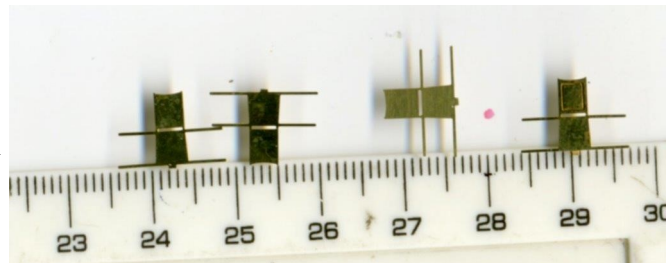

GWR 'CONCERTINA' Stock H.14 Dining Car KIT

Image of dining tables giving visual prospective of size.

The kit contains all the parts shown in the above pictures with the EXCEPTION of paint, transfers and glazing material. Comprehensive build instructions are also included. We do hope you have fun building the coach and are pleased with the finished item.

Model required	'OO' Gauge GWR 'CONCERTINA' Stock H.14 Dining Car KIT		
Etch Number	195		
Quantity			
Unit price (incl P&P)	£99.00 each	x qty =	£
Total Cost (Incl. P&P)			£
Signed			
Date			

****NB: When paying for your item via BACS, please use your surname as the reference, if paying by cheque please make it payable to M. Radford (NOT MARC Models or Electrifying Trains).**