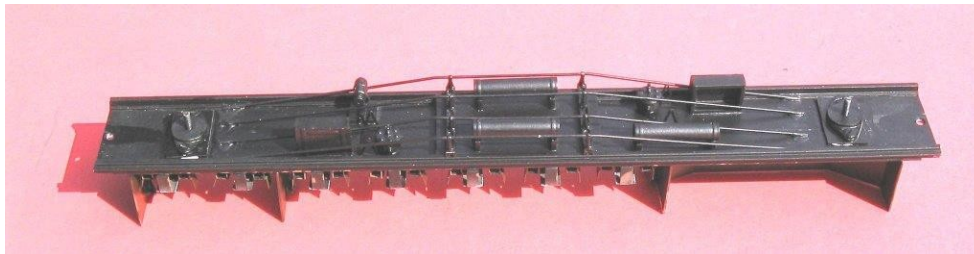

GWR 'CONCERTINA' Stock H.14 Dining Car KIT

Image of dining tables giving visual prospective of size.

The kit contains all the parts shown in the above pictures with the EXCEPTION of paint, transfers and glazing material.

Comprehensive build instructions are also included.

We do hope you have fun building the coach and are pleased with the finished item.

GWR 'CONCERTINA' Stock H.14 Dining Car KIT

KIT £99.00 incl P&P

Terms of Business & Order Form