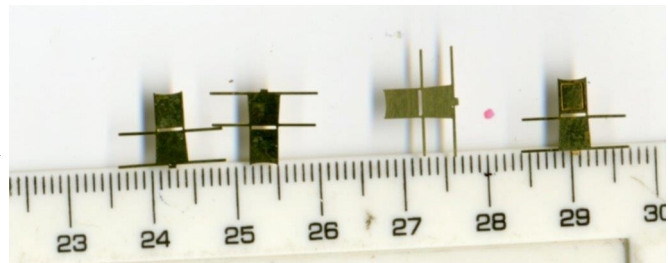

GWR 'CONCERTINA' Stock H.14 Dining Car KIT

Image of dining tables giving visual prospective of size.

The kit contains all the parts shown in the above pictures with the EXCEPTION of paint, transfers and glazing material.