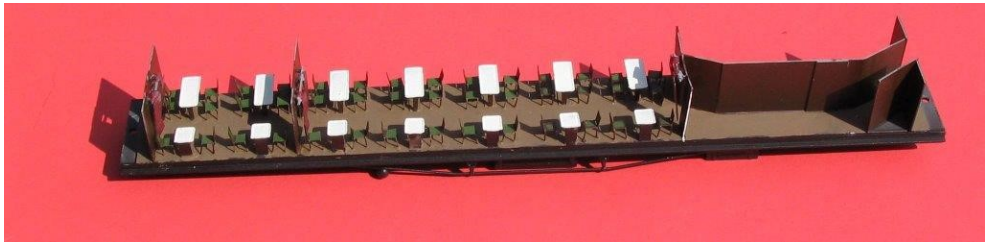

GWR 'CONCERTINA' Stock H.14 Dining Car KIT

Image of dining tables giving visual prospective of size.

The kit contains all the parts shown in the above pictures with the EXCEPTION of paint, transfers and glazing material. Comprehensive build instructions are also included. We do hope you have fun building the coach and are pleased with the finished item.

'OO' Gauge GWR 'CONCERTINA' Stock H.14 Dining Car KIT

KIT £99.00 incl P&P

Terms of Business & Order Form

Terms of Business

Detailed specification cannot be changed once order processing commences & delivery date has been agreed. Payment either via BACS (details on request) or Cheque (payable to M. Radford).