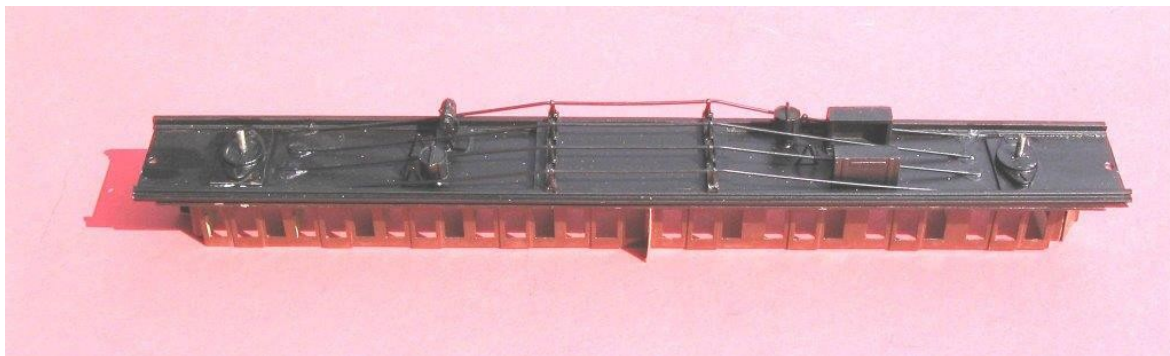

GWR 'CONCERTINA' Stock E.81 Compo KIT

The kit contains all the parts shown in the above pictures with the **EXCEPTION** of paint, transfers and glazing material.

Comprehensive build instructions are also included.

We do hope you have fun building the coach and are pleased with the finished item.

GWR 'CONCERTINA' Stock E.81 Compo KIT

KIT £99.00 incl P&P

Terms of Business & Order Form

Terms of Business

Detailed specification cannot be changed once order processing commences & delivery date has been agreed.
Payment via BACS ONLY (details on request). Cheques NOT accepted.