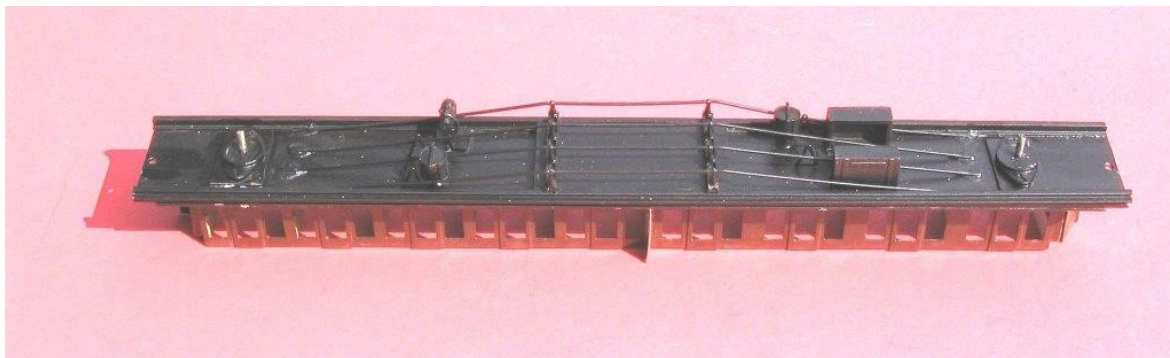

GWR 'CONCERTINA' Stock E.81 Compo KIT

The kit contains all the parts shown in the above pictures with the EXCEPTION of paint, transfers and glazing material. Comprehensive build instructions are also included. We do hope you have fun building the coach and are pleased with the finished item.

'OO' Gauge GWR 'CONCERTINA' Stock E.81 Compo KIT

KIT £99.00 incl P&P

Terms of Business & Order Form

Terms of Business

Detailed specification cannot be changed once order processing commences & delivery date has been agreed.
Payment either via BACS (details on request) or Cheque (payable to M. Radford).

Model required	'OO' Gauge GWR 'CONCERTINA' Stock E.81 Compo KIT		
Etch Number	192		
Quantity			
Unit price (incl P&P)	£99.00 each	x qty =	£
Total Cost (Incl. P&P)			£
Signed			
Date			

****NB: When paying for your item via BACS, please use your surname as the reference, if paying by cheque please make it payable to M. Radford (NOT MARC Models or Electrifying Trains).**