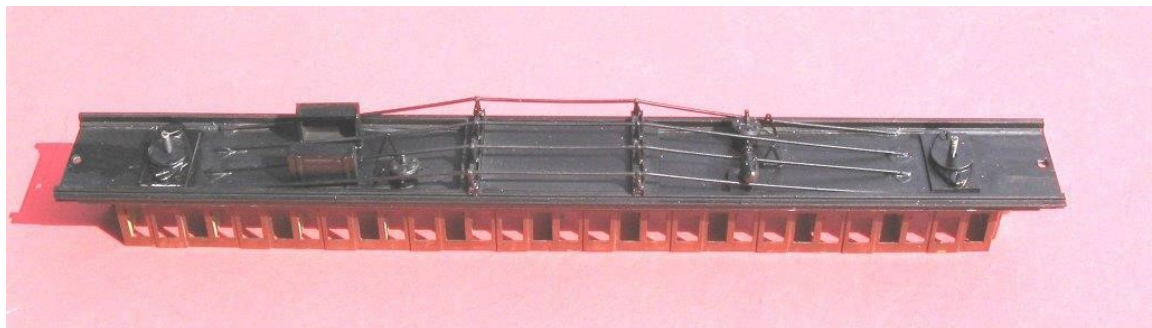

# GWR 'CONCERTINA' Stock C.27 Third KIT

**The kit contains all the parts shown in the above pictures with the EXCEPTION of paint, transfers and glazing material. Comprehensive build instructions are also included. We do hope you have fun building the coach and are pleased with the finished item.**

# 'OO' Gauge GWR 'CONCERTINA' Stock C.27 Third KIT

**KIT £99.00 incl P&P**